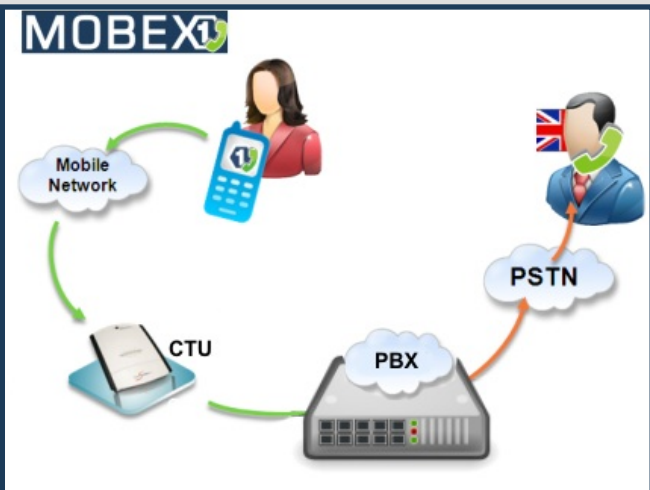

Cut costs and increase efficiency

GSM BRI Route

MOBEX1

Reduce your mobile calling costs!

Redirect your costly mobile calls via your PBXs PSTN lines and save!

Test drive Mobex1 on your mobile phone for free today and save on your mobile calling.

Visit www.Mobex1.com

Telstroms' BRI GSM Gateway by Telecom FM, enables businesses to save money by allowing them to make cheap mobile to mobile calls, through the GSM network, instead of expensive fixed t mobile calls. The GSM Gateway easily connects to the PBX just like a regular BRI ISDN line and it is compatible with all PBX systems with that support ISDN Basic Rate.

CONNECTS TO ANY PHONE SYSTEM!

QUICK & EASY SETUP